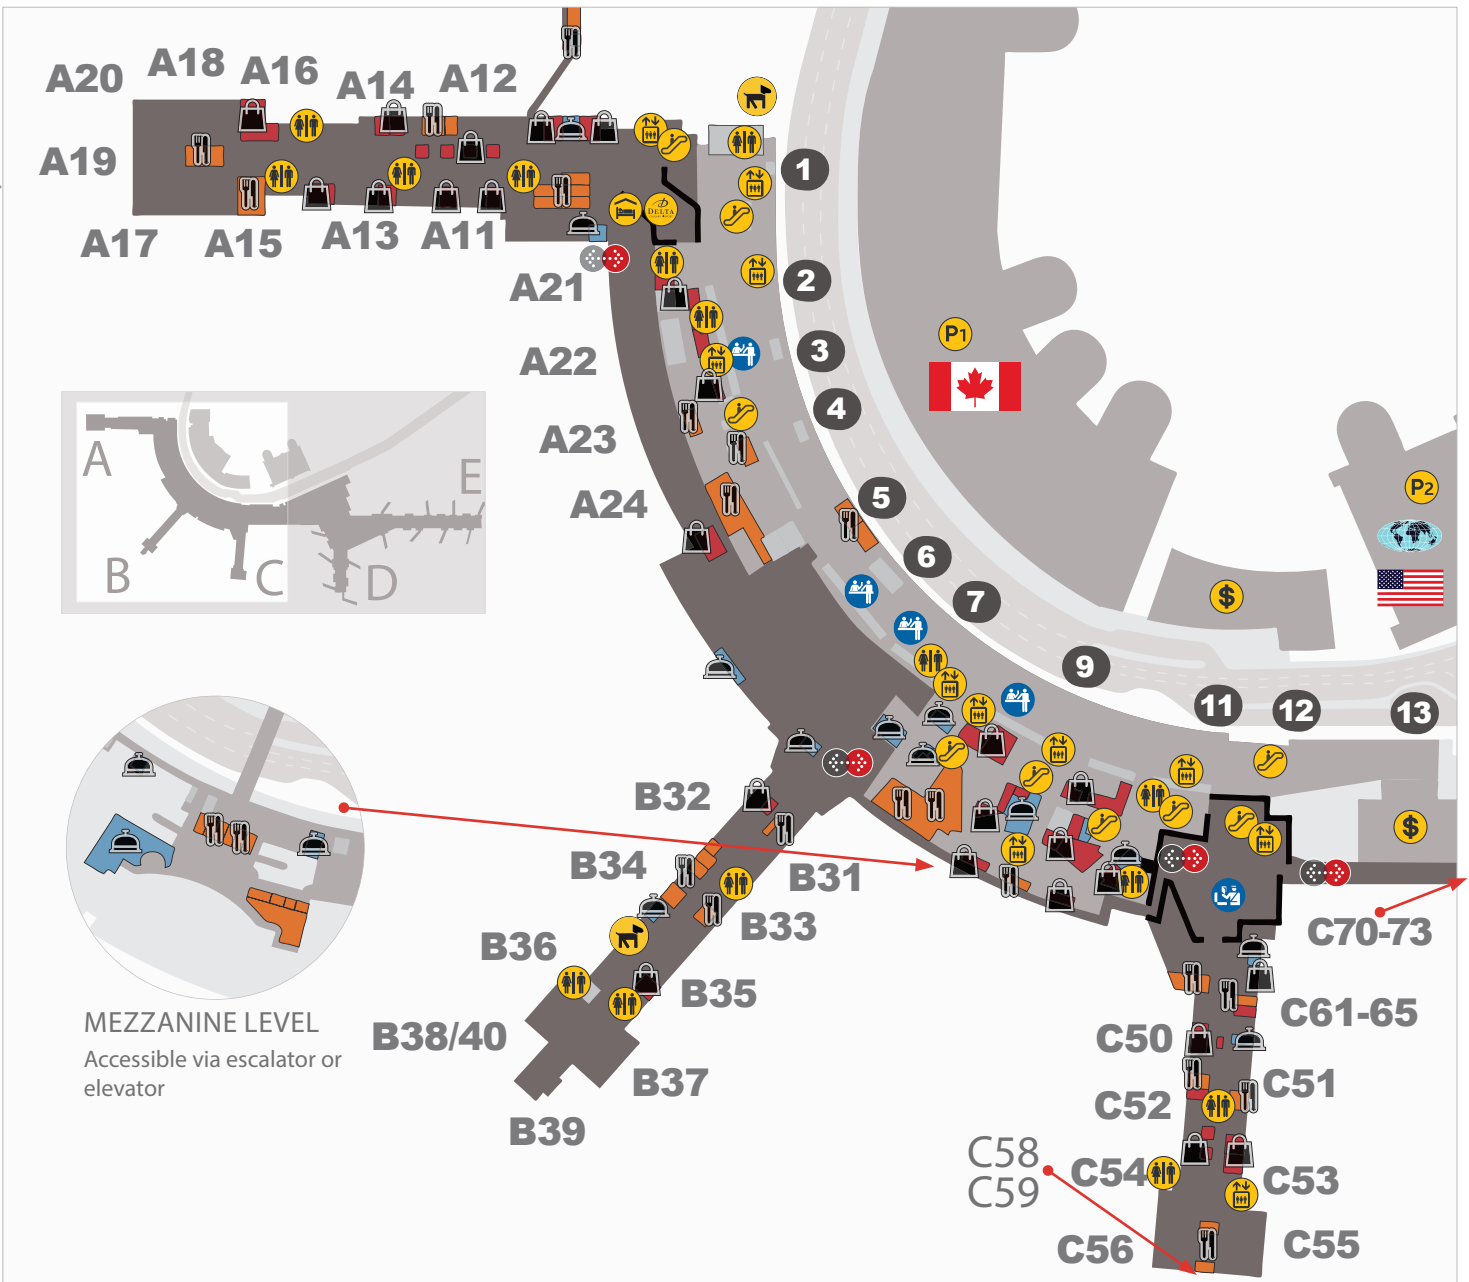

DEPARTURES INTERNATIONAL - CHECK IN & CONCOURSE D

MAP LEGEND

-  Shop area
-  Dine area
-  Services area
-  Hotel
-  Bathrooms
-  Escalators
-  Elevators
-  Play area
-  Airline check in
-  Parking
-  Baggage Claim
-  Ground Transportation
-  YYC Link Passenger Shuttle
-  Pet Relief Area
-  Pre security
-  Post security
-  Security check point
-  Water Filling Station

DEPARTURES USA - CHECK IN & CONCOURSE E

MAP LEGEND

- | | | |
|---------------|-----------------|----------------------------|
| Shop area | Pet Relief Area | Water Filling Station |
| Dine area | Bathrooms | Airline check in |
| Services area | Escalators | Parking |
| Hotel | Elevators | Baggage Claim |
| | Play area | Ground Transportation |
| | | YYC LINK Passenger Shuttle |
| | | Pre security |
| | | Post security |
| | | Security check point |

DEPARTURES CANADA - CHECK IN & CONCOURSE A, B, C

MAP LEGEND

-  Shop area
-  Dine area
-  Services area
-  Hotel
-  Bathrooms
-  Escalators
-  Elevators
-  Play area
-  Airline check in
-  Parking
-  Baggage Claim
-  Ground Transportation
-  YYC Link Passenger Shuttle
-  Pet Relief Area
-  Pre security
-  Post security
-  Security check point

MEZZANINE LEVEL
 Accessible via escalator or elevator

ARRIVALS

MAP LEGEND

-  Shop area
-  Pet Relief Area
-  Bathrooms
-  Airline check in
-  Dine area
-  Escalators
-  Parking
-  Services area
-  Elevators
-  Baggage Claim
-  Hotel
-  Play area
-  Ground Transportation
-  YYC LINK Passenger Shuttle
-  Pre security
-  Post security
-  Security check point