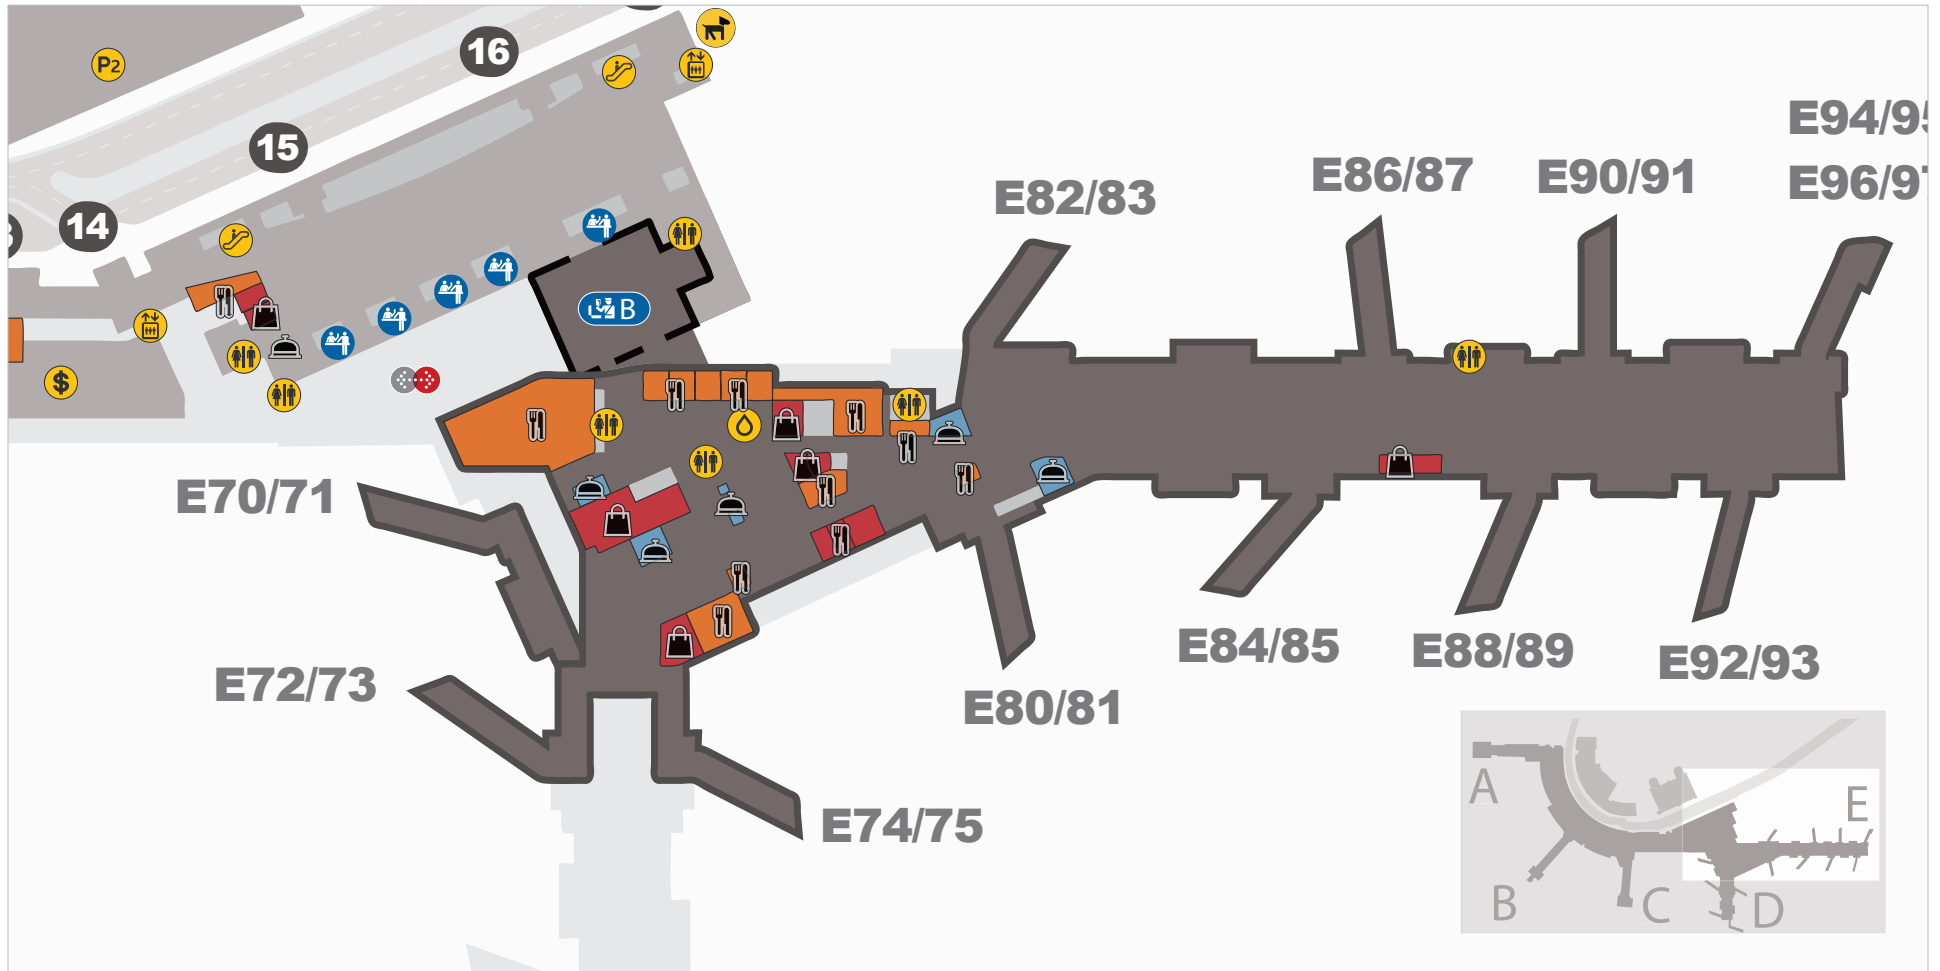

FIND YOUR WAY.

Terminal Maps

[Departures International - Check in & Concourse D](#)

[Departures USA - Check in & Concourse E](#)

[Departures Canada - Checkin & Concourse A,B,C](#)

[Arrivals](#)

YYC CALGARY
AIRPORT
AUTHORITY

DEPARTURES INTERNATIONAL - CHECK IN & CONCOURSE D

MAP LEGEND

-  Shop area
-  Dine area
-  Services area
-  Hotel
-  Bathrooms
-  Escalators
-  Elevators
-  Play area
-  Airline check in
-  Parking
-  Baggage Claim
-  Ground Transportation
-  YYC Link Passenger Shuttle
-  Pet Relief Area
-  Pre security
-  Post security
-  Security check point
-  Water Filling Station

DEPARTURES USA - CHECK IN & CONCOURSE E

MAP LEGEND

- | | | |
|---------------|-----------------|----------------------------|
| Shop area | Pet Relief Area | Water Filling Station |
| Dine area | Bathrooms | Airline check in |
| Services area | Escalators | Parking |
| Hotel | Elevators | Baggage Claim |
| | Play area | Ground Transportation |
| | | YYC LINK Passenger Shuttle |
| | | Pre security |
| | | Post security |
| | | Security check point |

DEPARTURES CANADA - CHECK IN & CONCOURSE A, B, C

MAP LEGEND

-  Shop area
-  Dine area
-  Services area
-  Hotel
-  Bathrooms
-  Escalators
-  Elevators
-  Play area
-  Airline check in
-  Parking
-  Baggage Claim
-  Ground Transportation
-  YYC Link Passenger Shuttle
-  Pet Relief Area
-  Pre security
-  Post security
-  Security check point