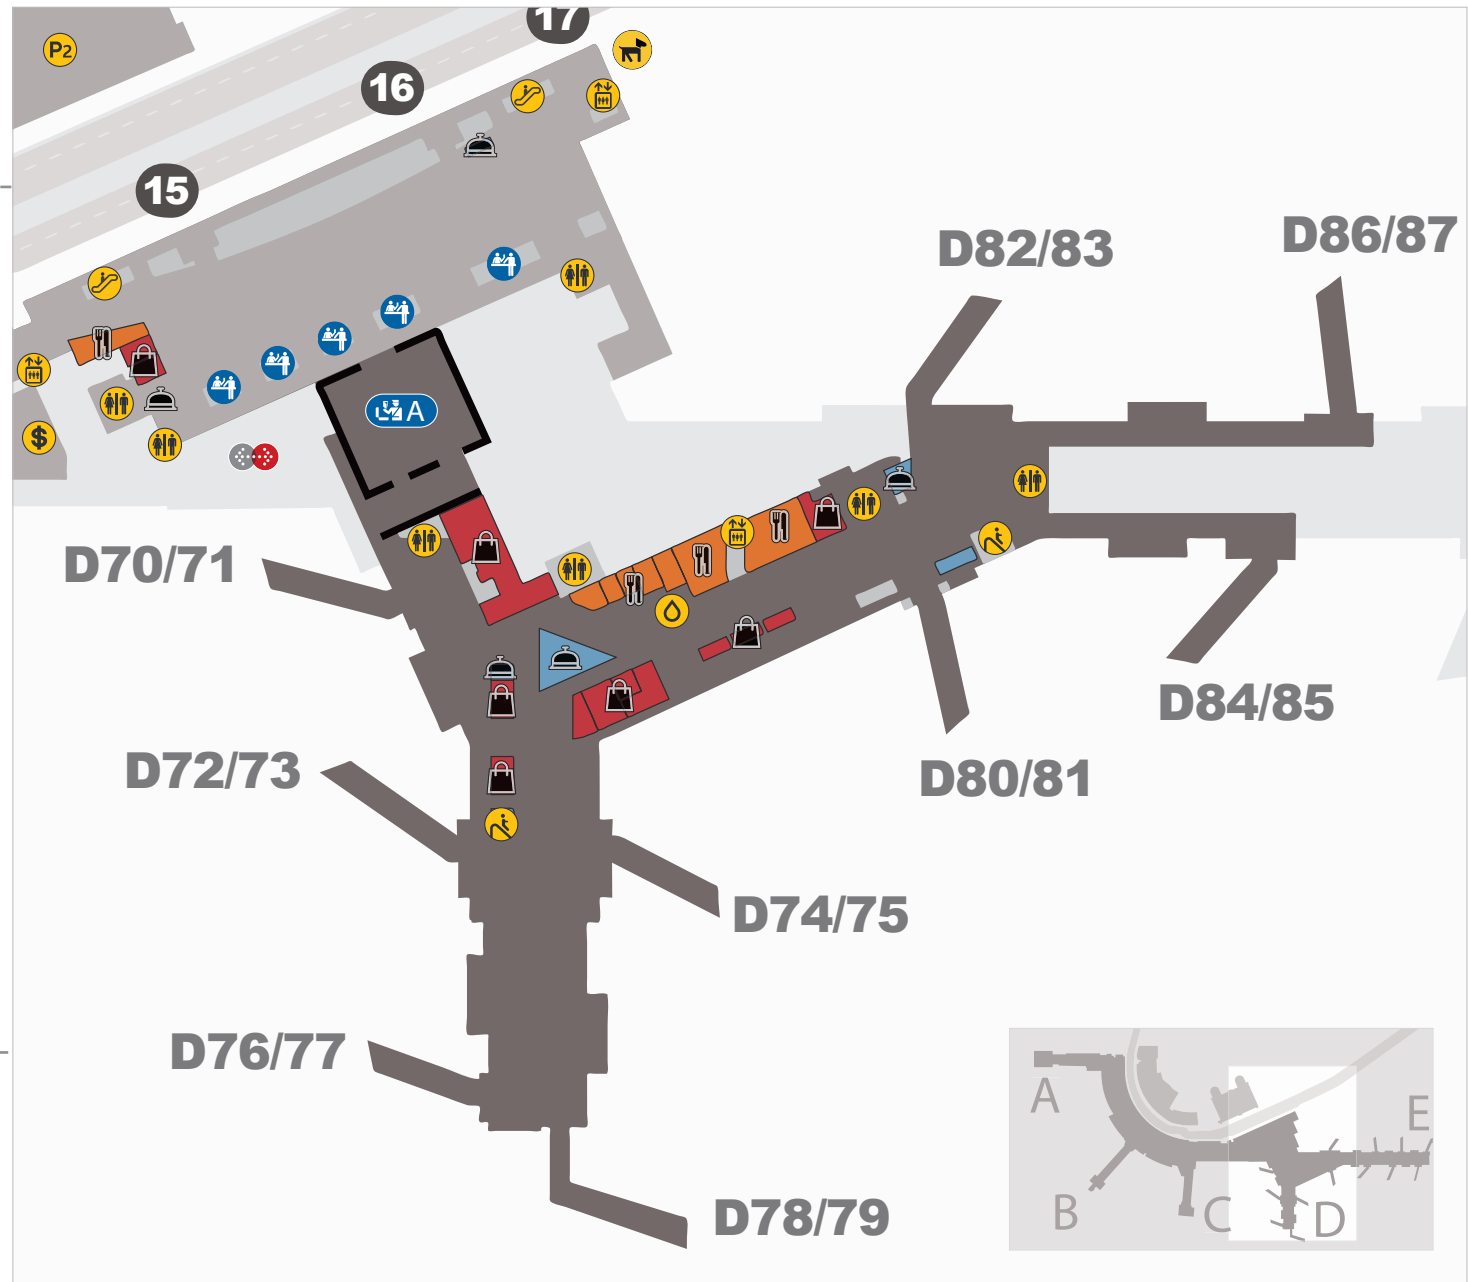

FIND YOUR WAY.

Terminal Maps

[Departures International - Check in & Concourse D](#)

[Departures USA - Check in & Concourse E](#)

[Departures Canada - Checkin & Concourse A,B,C](#)

[Arrivals](#)

YYC CALGARY
AIRPORT
AUTHORITY

DEPARTURES INTERNATIONAL - CHECK IN & CONCOURSE D

MAP LEGEND

-  Shop area
-  Dine area
-  Services area
-  Hotel
-  Bathrooms
-  Escalators
-  Elevators
-  Play area
-  Airline check in
-  Parking
-  Baggage Claim
-  Ground Transportation
-  YYC Link Passenger Shuttle
-  Pet Relief Area
-  Pre security
-  Post security
-  Security check point
-  Water Filling Station

DEPARTURES USA - CHECK IN & CONCOURSE E

MAP LEGEND

- | | | |
|---------------|-----------------|----------------------------|
| Shop area | Pet Relief Area | Water Filling Station |
| Dine area | Bathrooms | Airline check in |
| Services area | Escalators | Parking |
| Hotel | Elevators | Baggage Claim |
| | Play area | Ground Transportation |
| | | YYC LINK Passenger Shuttle |
| | | Pre security |
| | | Post security |
| | | Security check point |

DEPARTURES CANADA - CHECK IN & CONCOURSE A, B, C

MAP LEGEND

-  Shop area
-  Dine area
-  Services area
-  Hotel
-  Bathrooms
-  Escalators
-  Elevators
-  Play area
-  Airline check in
-  Parking
-  Baggage Claim
-  Ground Transportation
-  YYC Link Passenger Shuttle
-  Pet Relief Area
-  Pre security
-  Post security
-  Security check point