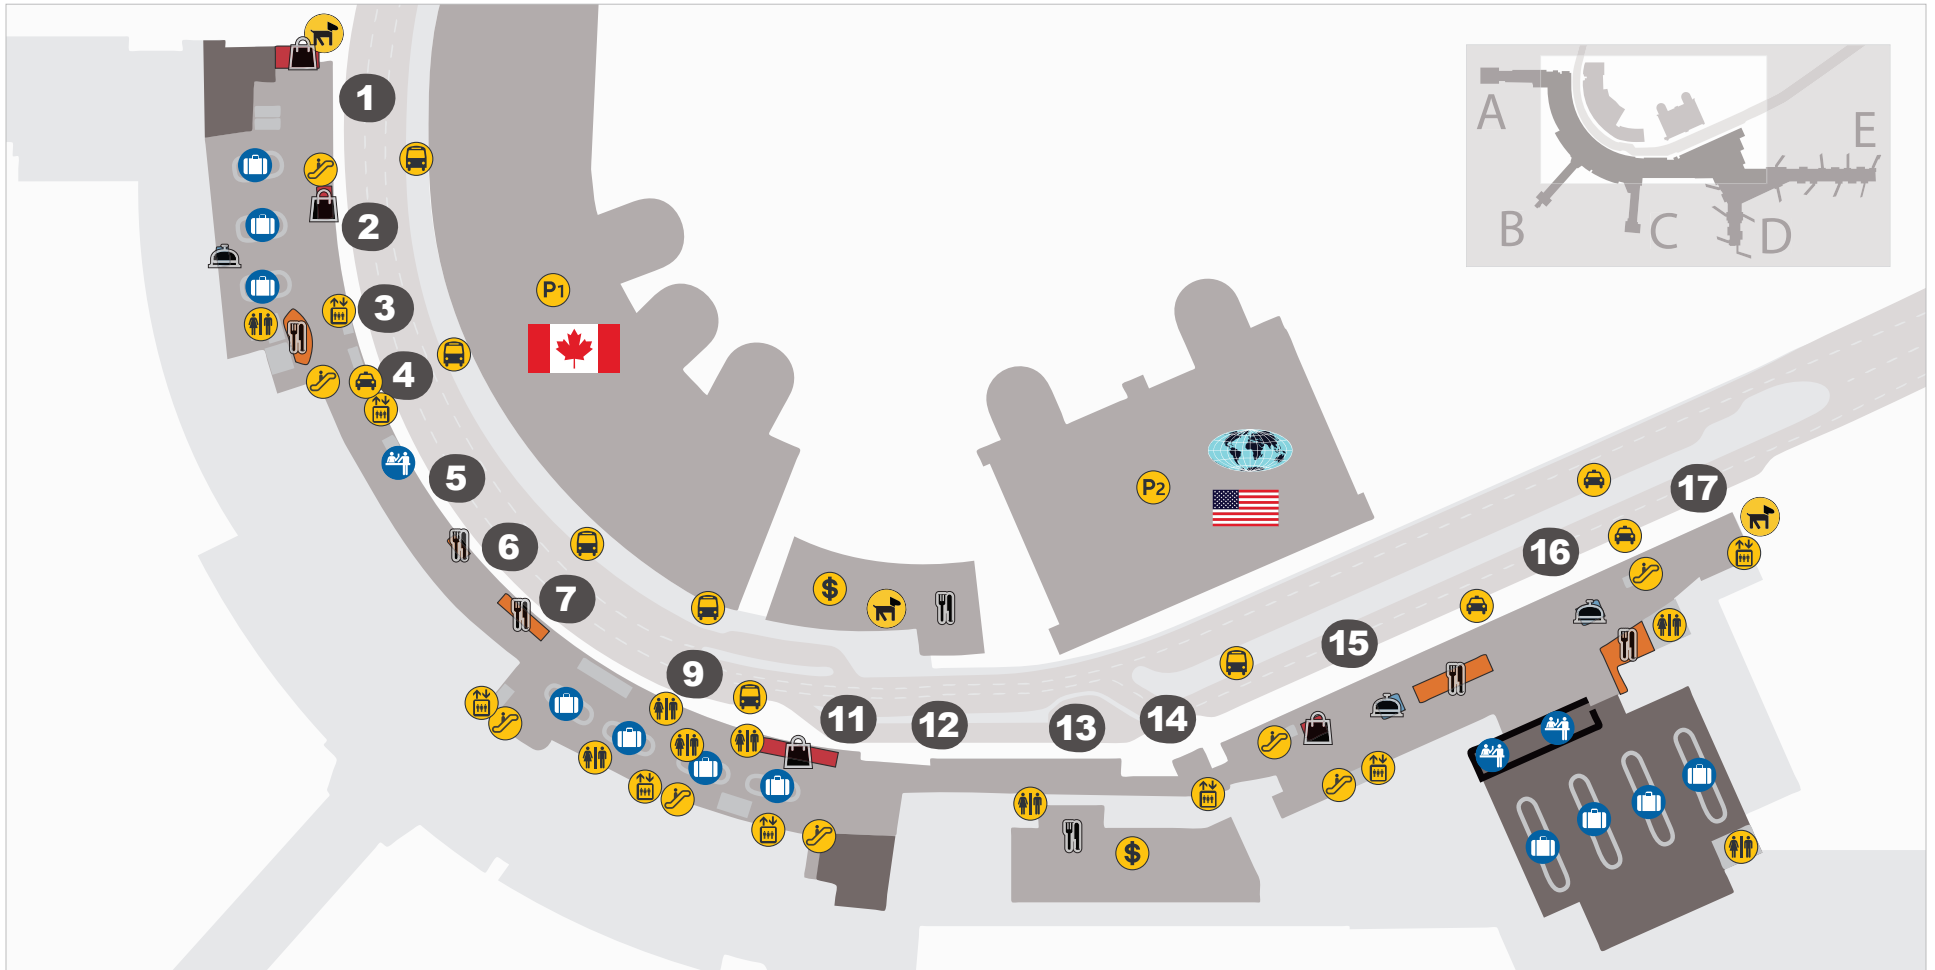

DEPARTURES INTERNATIONAL - CHECK IN & CONCOURSE D

MAP LEGEND

-  Shop area
-  Dine area
-  Services area
-  Hotel
-  Bathrooms
-  Escalators
-  Elevators
-  Play area
-  Airline check in
-  Parking
-  Baggage Claim
-  Ground Transportation
-  YYC Link Passenger Shuttle
-  Pet Relief Area
-  Pre security
-  Post security
-  Security check point
-  Water Filling Station

DEPARTURES USA - CHECK IN & CONCOURSE E

MAP LEGEND

- | | | |
|---------------|-----------------|----------------------------|
| Shop area | Pet Relief Area | Water Filling Station |
| Dine area | Bathrooms | Airline check in |
| Services area | Escalators | Parking |
| Hotel | Elevators | Baggage Claim |
| | Play area | Ground Transportation |
| | | YYC LINK Passenger Shuttle |
| | | Pre security |
| | | Post security |
| | | Security check point |

DEPARTURES CANADA - CHECK IN & CONCOURSE A, B, C

MAP LEGEND

-  Shop area
-  Dine area
-  Services area
-  Hotel
-  Bathrooms
-  Escalators
-  Elevators
-  Play area
-  Airline check in
-  Parking
-  Baggage Claim
-  Ground Transportation
-  YYC Link Passenger Shuttle
-  Pet Relief Area
-  Pre security
-  Post security
-  Security check point

MEZZANINE LEVEL
 Accessible via escalator or elevator

ARRIVALS

MAP LEGEND

-  Shop area
-  Pet Relief Area
-  Bathrooms
-  Airline check in
-  Dine area
-  Escalators
-  Parking
-  Services area
-  Elevators
-  Baggage Claim
-  Hotel
-  Play area
-  Ground Transportation
-  YYC LINK Passenger Shuttle
-  Pre security
-  Post security
-  Security check point